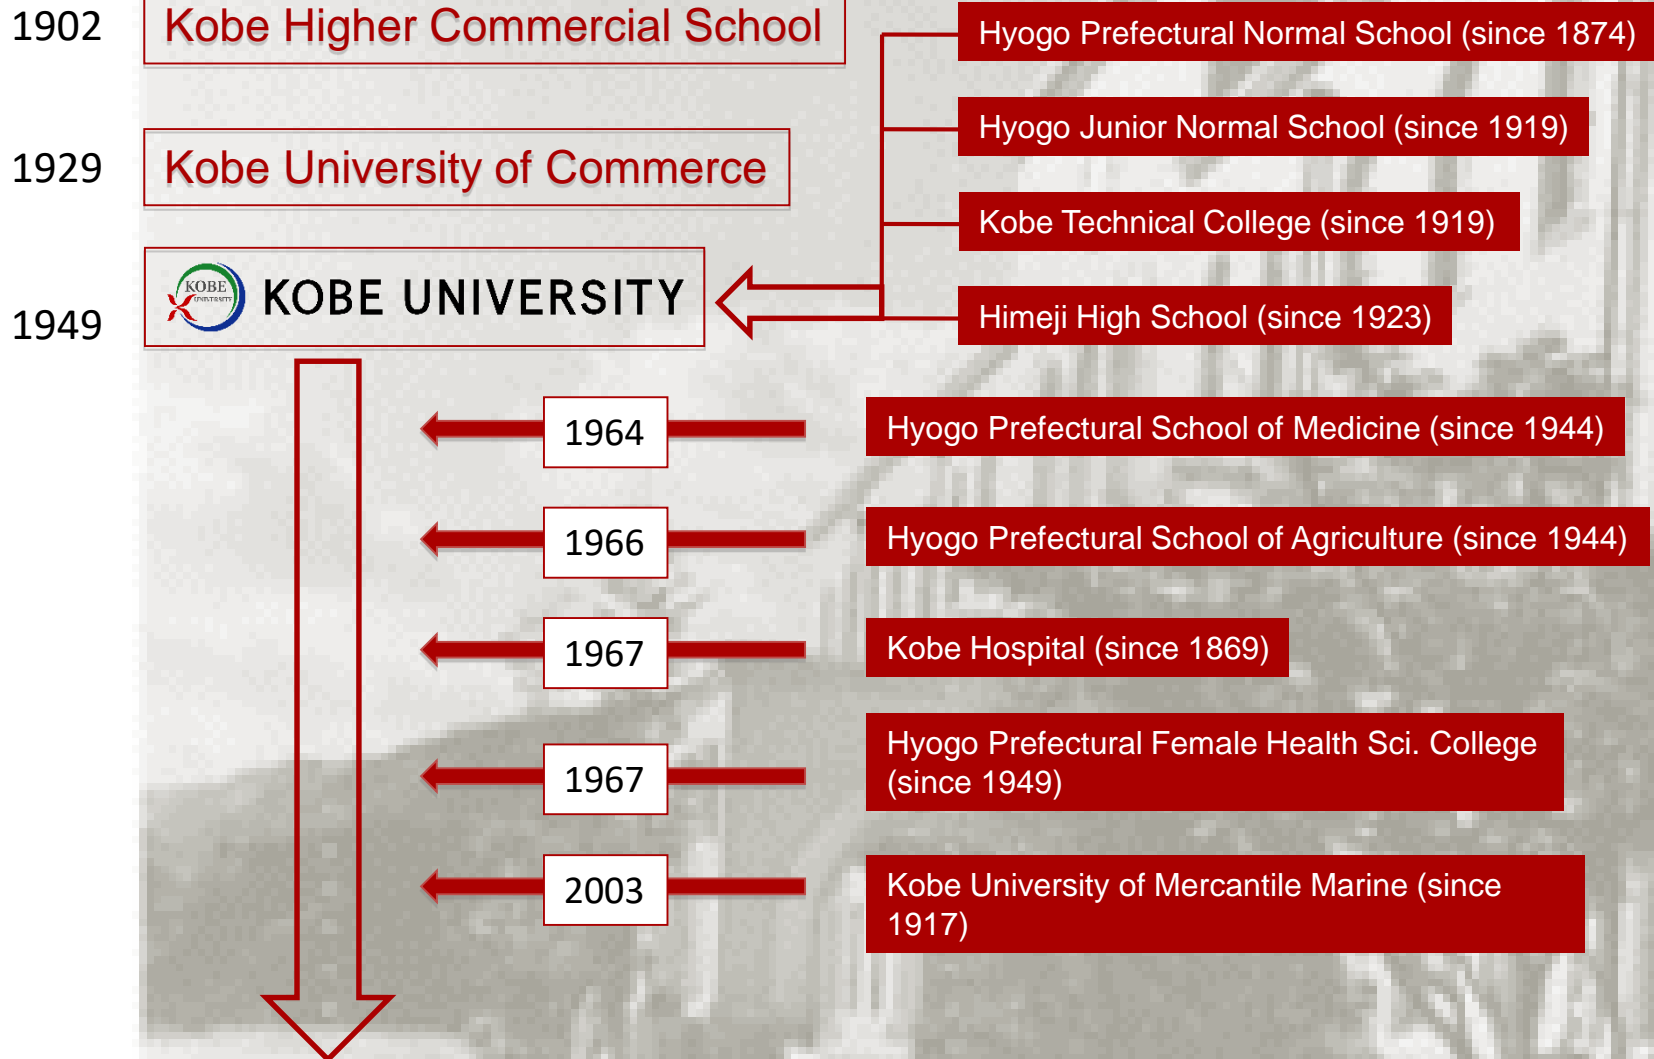

KOBE UNIVERSITY

110 years of history

10 faculties/schools & 15 graduate schools

Faculties and Schools

(Undergraduate)

Faculty of Letters

Faculty of Global Human Science

Faculty of Law

Faculty of Economics

School of Business Administration

Faculty of Science

School of Medicine

Faculty of Engineering

Faculty of Agriculture

Faculty of Maritime Sciences

Graduate Schools

Graduate School of Humanities

Graduate School of Intercultural Studies

Graduate School of Human Development and Environment

Graduate School of Law

Graduate School of Economics

Graduate School of Business Administration