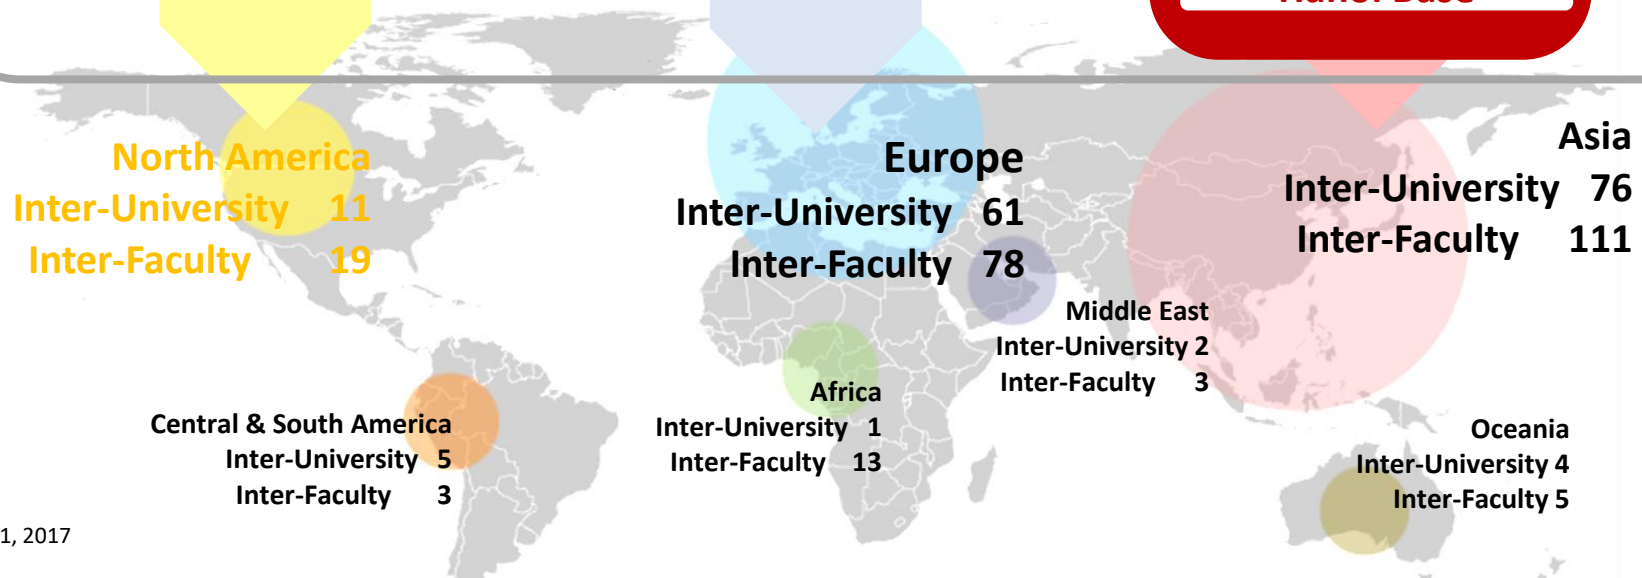

Global Strategy of Kobe University

Institute for Promoting International Partnerships

Office of Americas

Honolulu Office

Centre for EU Academic Collaboration

Brussels Centre

Kraków Office

Center for Asian Academic Collaboration

China Office

Beijing Research Base

Hanoi Base

As of May 1, 2017

392 universities & institutes holding Academic Agreements with KU

Number of Overseas Students

As of May 1, 2017

Activities with Russia